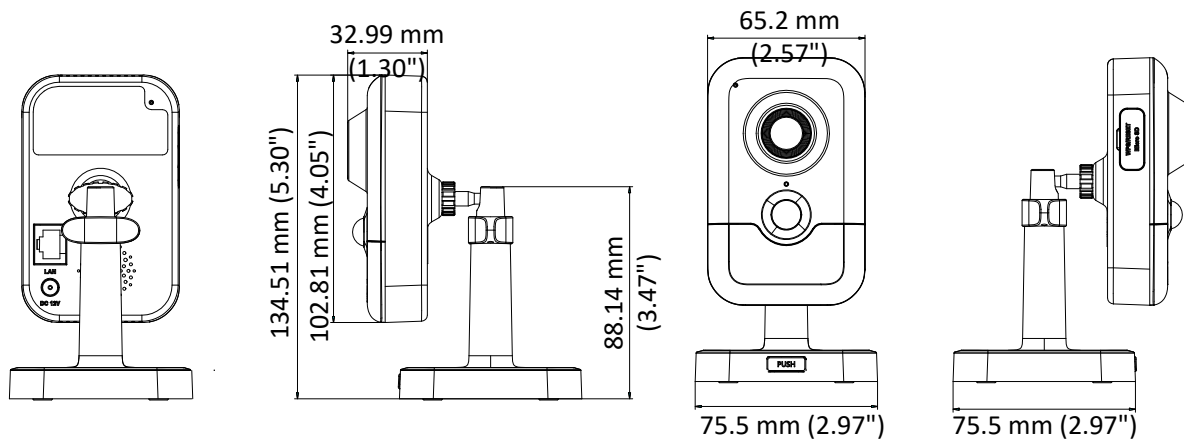

Specifications

Camera	
Image Sensor	1/3" Progressive Scan CMOS
Min. Illumination	Color: 0.01 Lux @ (F1.2, AGC ON), 0.018 lux @(F1.6, AGC ON), 0 lux with IR
Shutter Speed	1/3 s to 1/100,000 s
Slow Shutter	Yes
Day & Night	IR Cut Filter
Digital Noise Reduction	3D DNR
WDR	120dB
3-Axis Adjustment	Pan: 0° to 360°, tilt: 0° to 90°, rotate: 0° to 360°
Lens	
Focal length	2.8/4 mm
Aperture	F1.6
FOV	2.8 mm, horizontal FOV: 98°, vertical FOV: 55°, diagonal FOV: 114° 4 mm, horizontal FOV: 78°, vertical FOV: 42°, diagonal FOV: 93°
Lens Mount	M12
IR	
IR Range	10 m
Wavelength	850nm
PIR	
Angle	Horizontal: 90°, Vertical: 80°
PIR Range	10 m
Compression Standard	
Video Compression	Main stream: H.265/H.264 Sub-stream: H.265/H.264/MJPEG Third stream: H.265/H.264
H.264 Type	Main Profile/High Profile
H.264+	Main stream supports
H.265 Type	Main Profile
H.265+	Main stream supports
Video Bit Rate	32 Kbps to 16 Mbps
Audio Compression	G722.1/G711ulaw/G711alaw/G726/MP2L2/PCM
Audio Bit Rate	64Kbps(G.711)/16Kbps(G.722.1)/16Kbps(G.726)/32-160Kbps(MP2L2)
Smart Feature-set	
Behavior Analysis	Line crossing detection, intrusion detection
Face Detection	Yes
Region of Interest	Support 1 fixed region for main stream and sub-stream separately
Image	
Max. Resolution	2688 × 1520
Main Stream	50Hz: 25fps (2688 × 1520, 2560 × 1440, 2304 × 1296, 1920 × 1080) 60Hz: 30fps (2688 × 1520, 2560 × 1440, 2304 × 1296, 1920 × 1080)
Sub-Stream	50Hz: 25fps (640 × 480, 640 × 360, 320 × 240) 60Hz: 30fps (640 × 480, 640 × 360, 320 × 240)
Third Stream	50Hz: 25fps (1280 × 720, 640 × 360, 352 × 288)

Dimensions	102.8 mm × 65.2 mm × 32.6 mm (4.1" × 2.6" × 1.3")
Weight	Camera: Approx. 128 g (0.3 lb.)

Available Model

DS-2CD2443G0-I (2.8/4 mm), DS-2CD2443G0-IW (2.8/4 mm)

Dimension

Distributed by

HIKVISION®